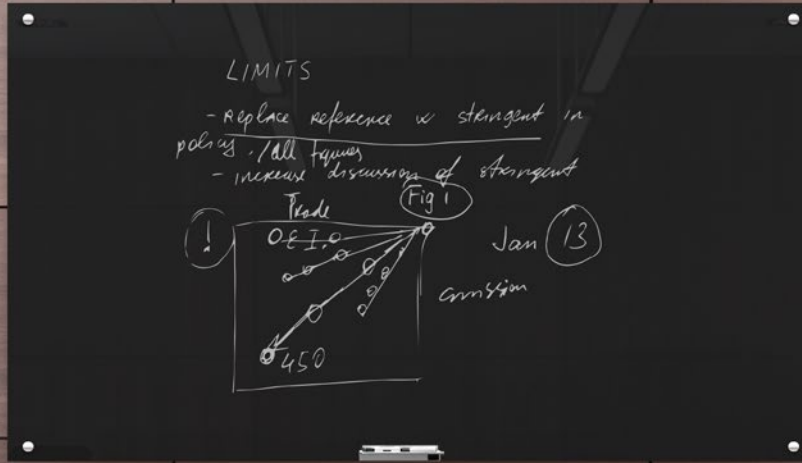

Standard Markerboard Sizes

Standoff Markerboard
Shown

STANDOFF MARKERBOARD

Standoff markerboards provide an industrial look with exposed bolts. Standoff markerboards are ideal for offices, conference rooms, hospitals and educational facilities. Customize your board through color, custom graphics and size. Available in Smart Mark Glass or Smart Mark Acrylic

	4' x 4'	5' x 4'	6' x 4'	8' x 4'	10' x 4'
		5' x 3.5'			
	4' x 3'				
3' x 2'					

*SmartMark Acrylic is not available in a 10' x 4' size.

Custom sizes and shapes
available on-demand.

MILLER
GLASSWORKS